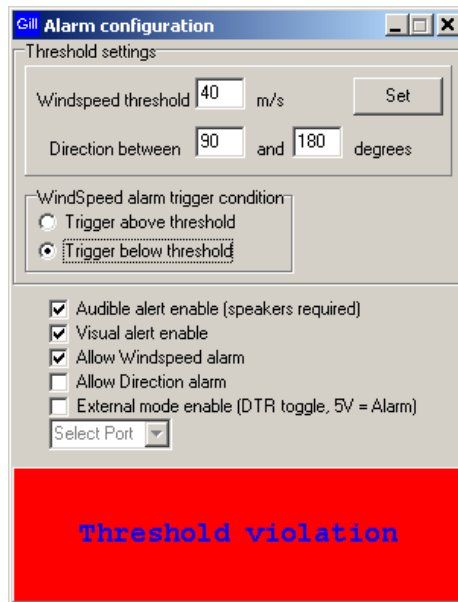

WINDCOM Screen Shots V5.0

Configuration Screens:-