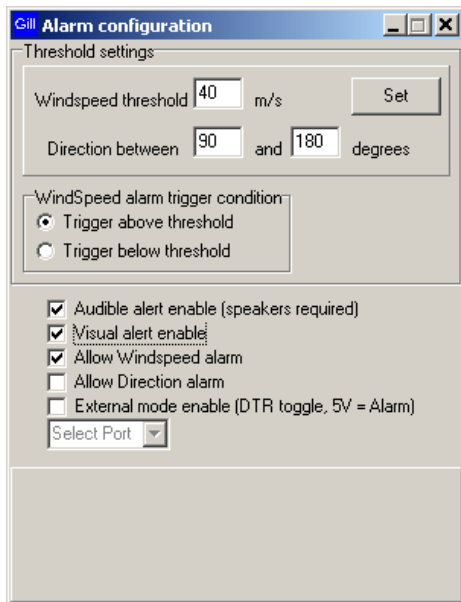

WINDCOM Screen Shots V5.0

Configuration Screens:-