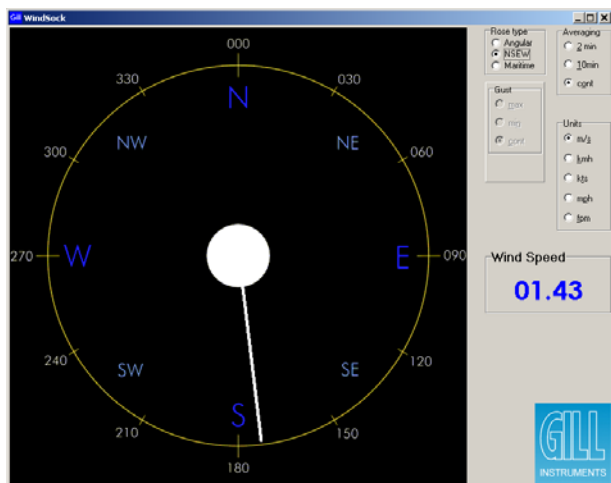

WINDCOM Screen Shots V5.0

Configuration Screens:-