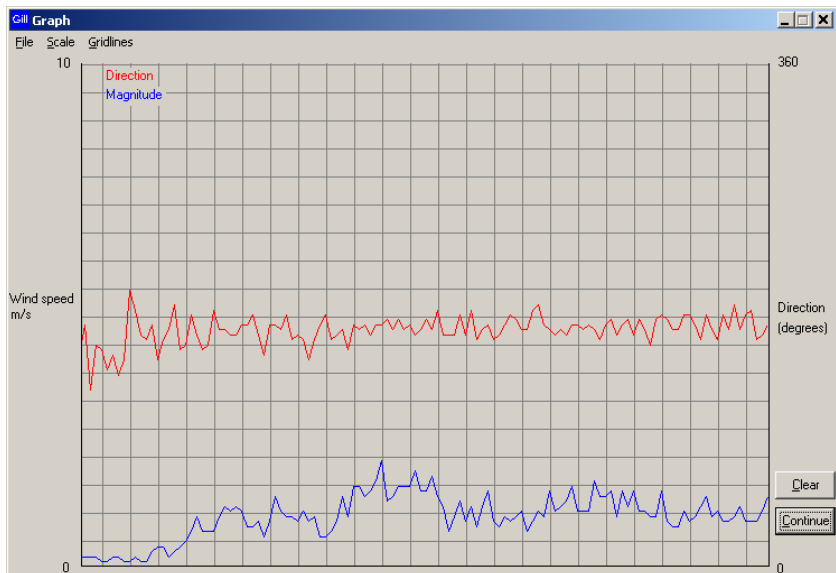

WINDCOM Screen Shots V5.0

Configuration Screens:-