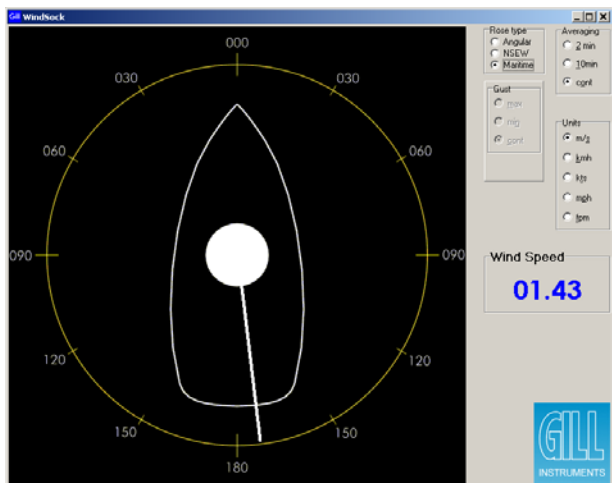

WINDCOM Screen Shots V5.0

Configuration Screens:-